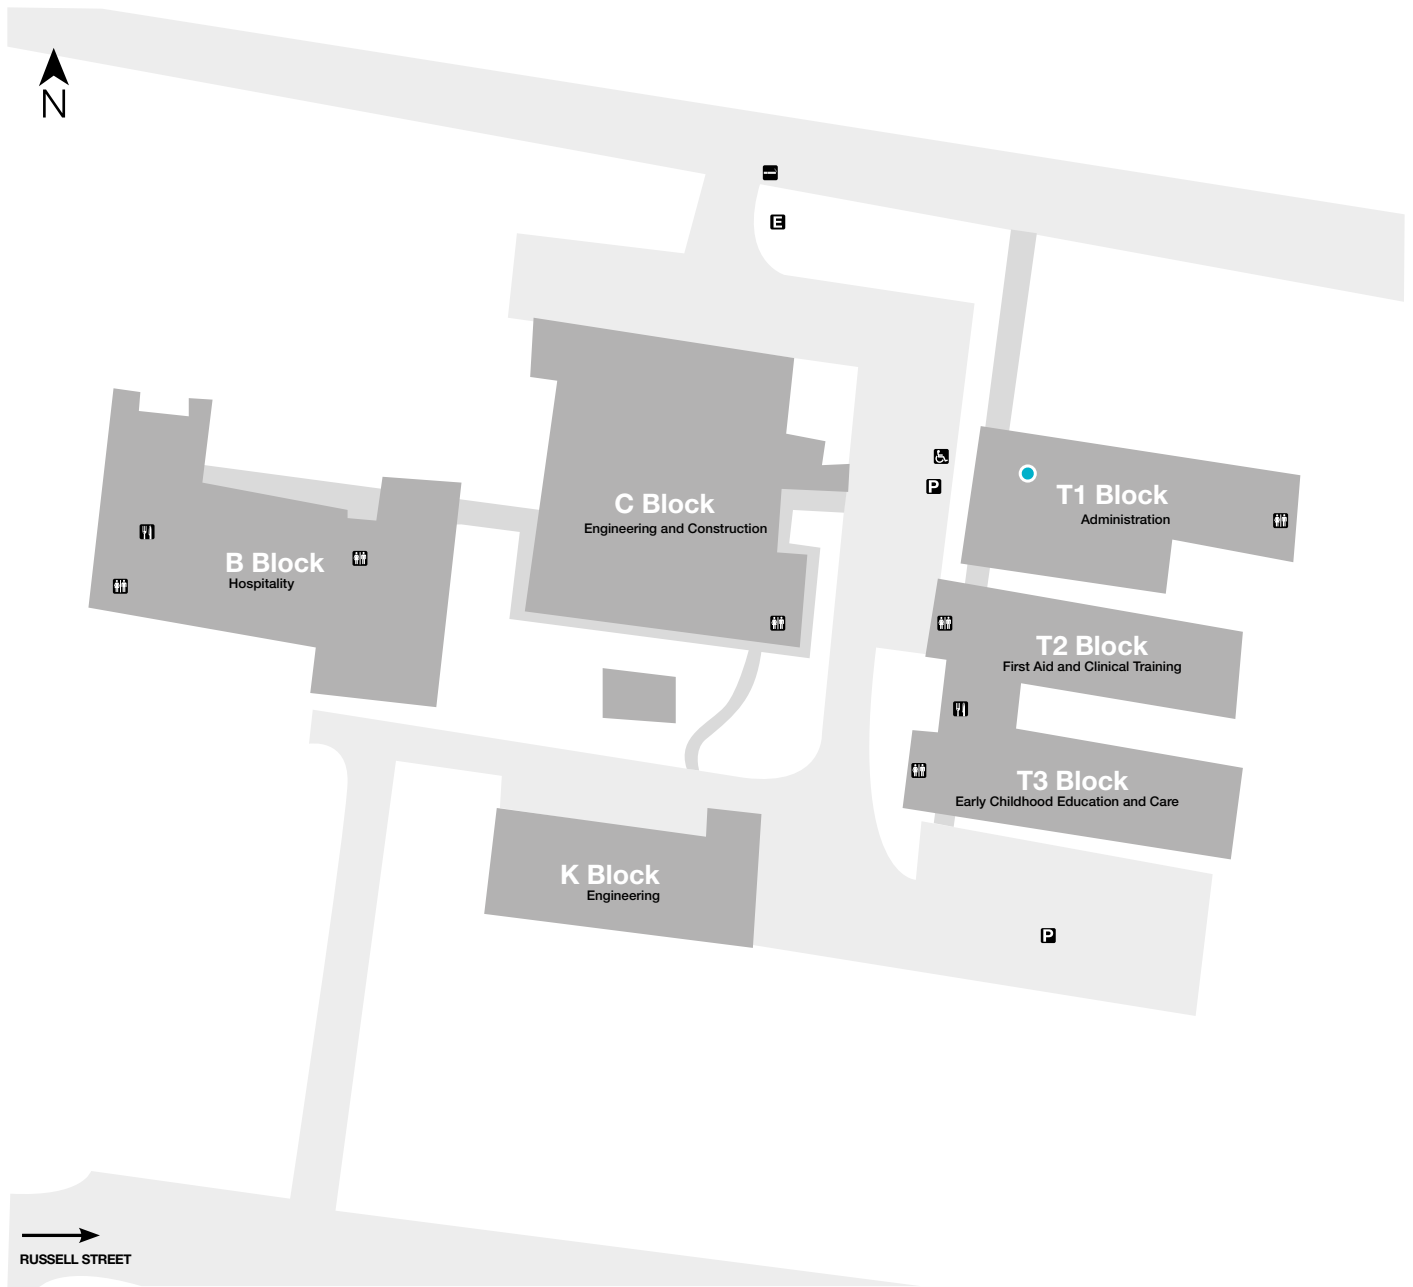

ROMA CAMPUS MAP

Timbury St, Roma Qld 4455

* Please note from July 1, 2018 all TAFE Queensland campuses will be smoke free.

- Toilet Facilities
- Unisex Accessible Toilet Facilities*
- Wheelchair Access
- Parking
- Food Service
- Emergency Assembly Point
- Designated Smoking Area*
- Customer Service Centre