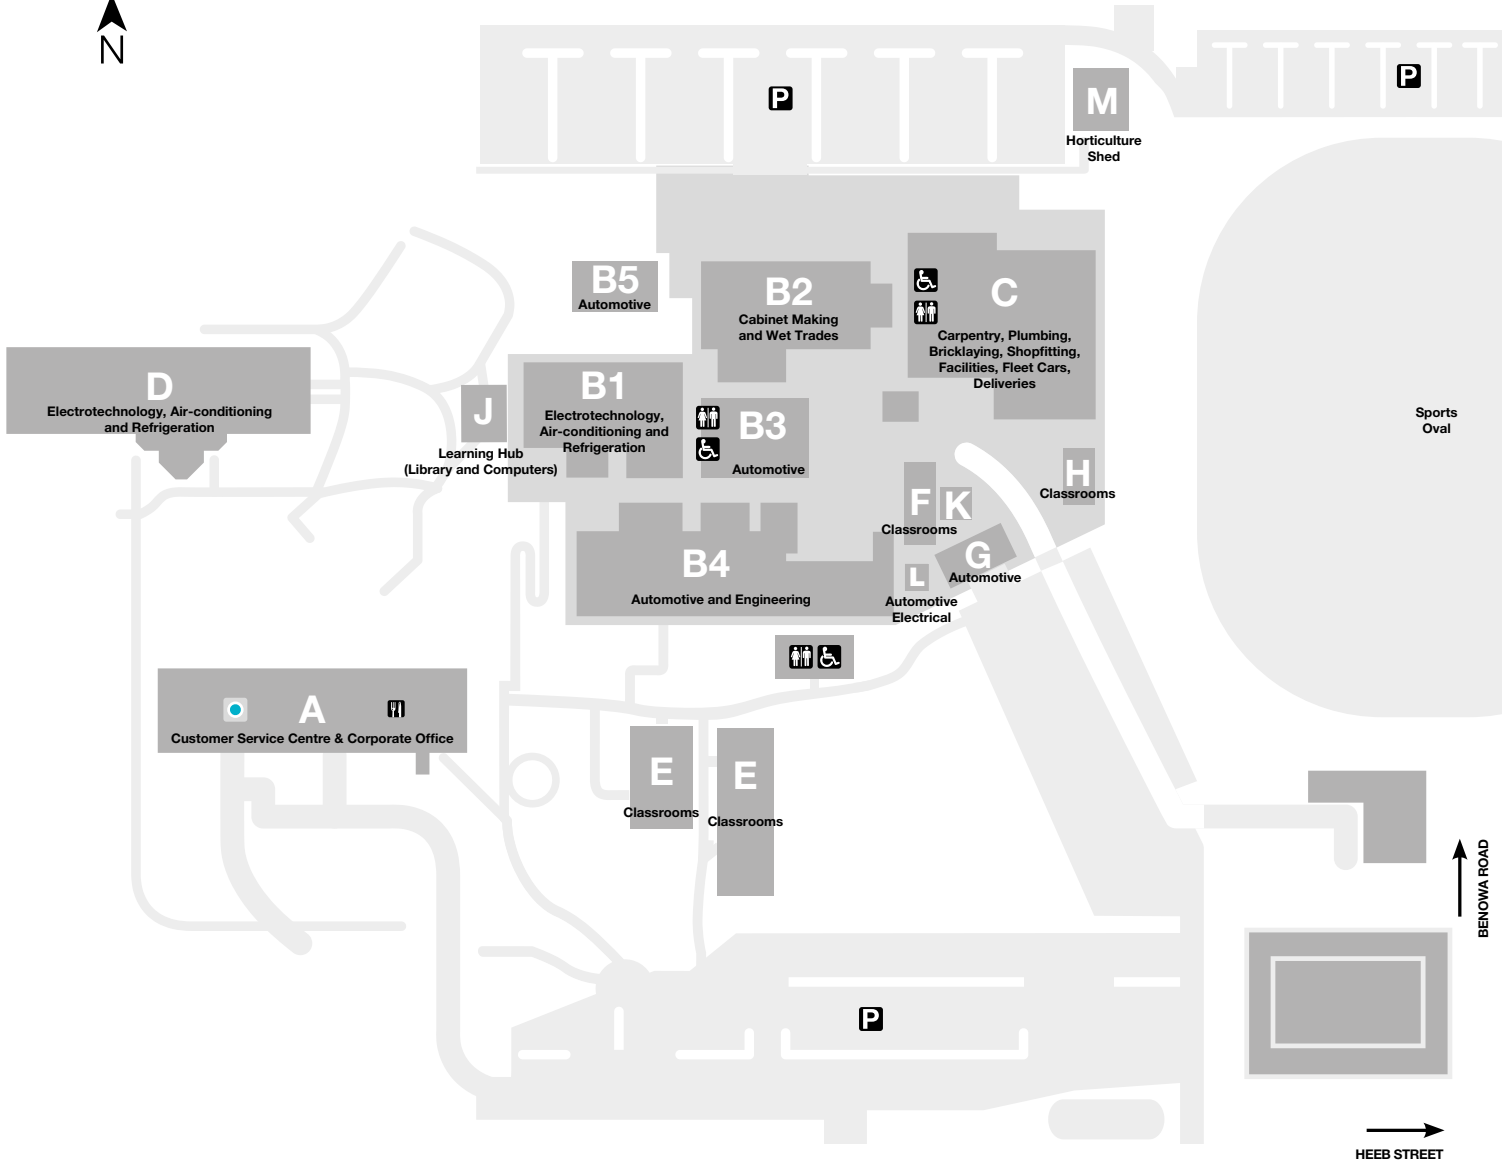

ASHMORE CAMPUS MAP

Corner Heeb Street and Benowa Road Ashmore Qld 4214

All TAFE Queensland campuses are smoke free.

-  Toilet Facilities
-  Wheelchair Access
-  Parking
-  Customer Service Centre
-  Canteen/Food Service

Note*: If you require a unisex accessible toilet facility please contact our Customer Service Centre.

1300 308 233

tafeqld.edu.au

RTO 0275 | CRICOS 03020E | TEQSA PRV13003

**MAKE
GREAT
HAPPEN**