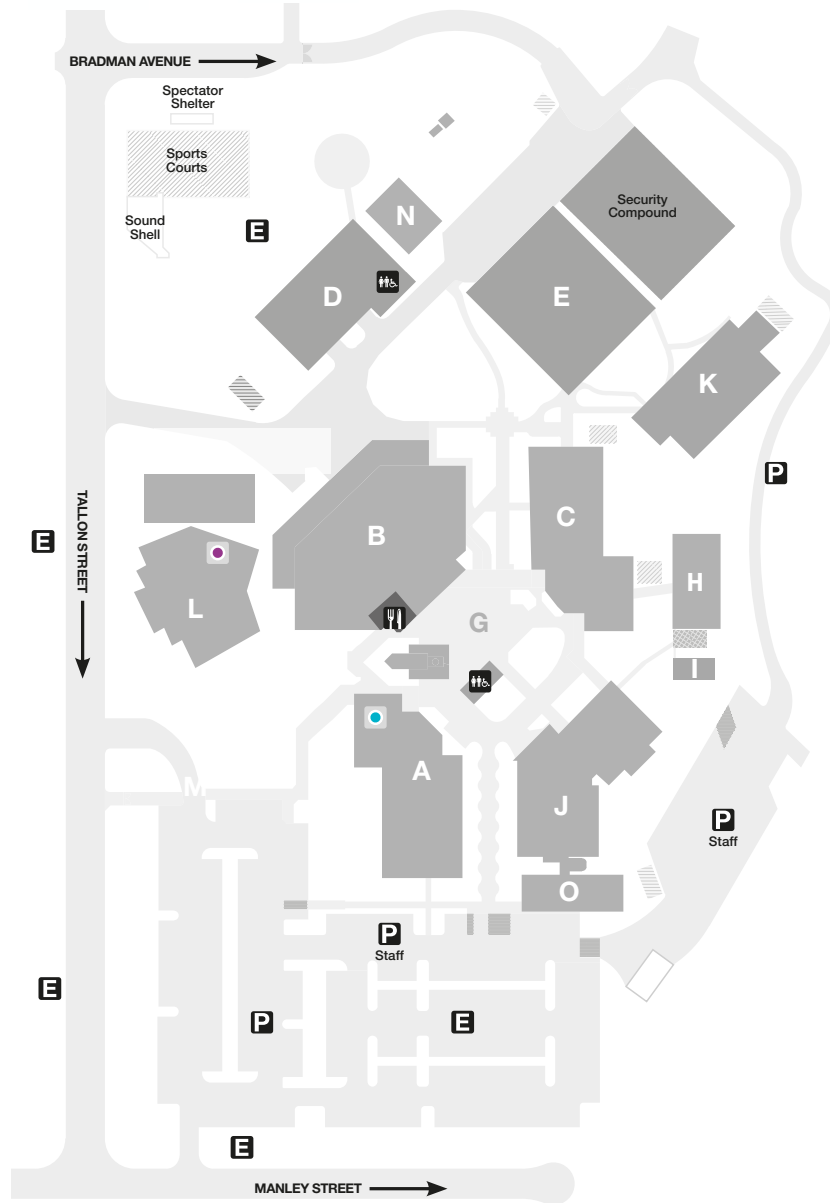

CABOOLTURE CAMPUS MAP

Tallon Street Caboolture Qld 4510

* Please note from July 1, 2018 all TAFE Queensland campuses will be smoke free.

- Toilet Facilities
- Unisex Accessible Toilet Facilities*
- Wheelchair Access
- Parking
- Canteen/Food Service
- Emergency Assembly Point
- Call Point
- Designated Smoking Area*
- Customer Service Centre
- Library

Note*: If you require a unisex accessible toilet facility please contact our Customer Service Centre.

1300 308 233

tafeqld.edu.au

RTO 0275 | CRICOS 03020E | TEQSA PRV13003

MAKE GREAT HAPPEN