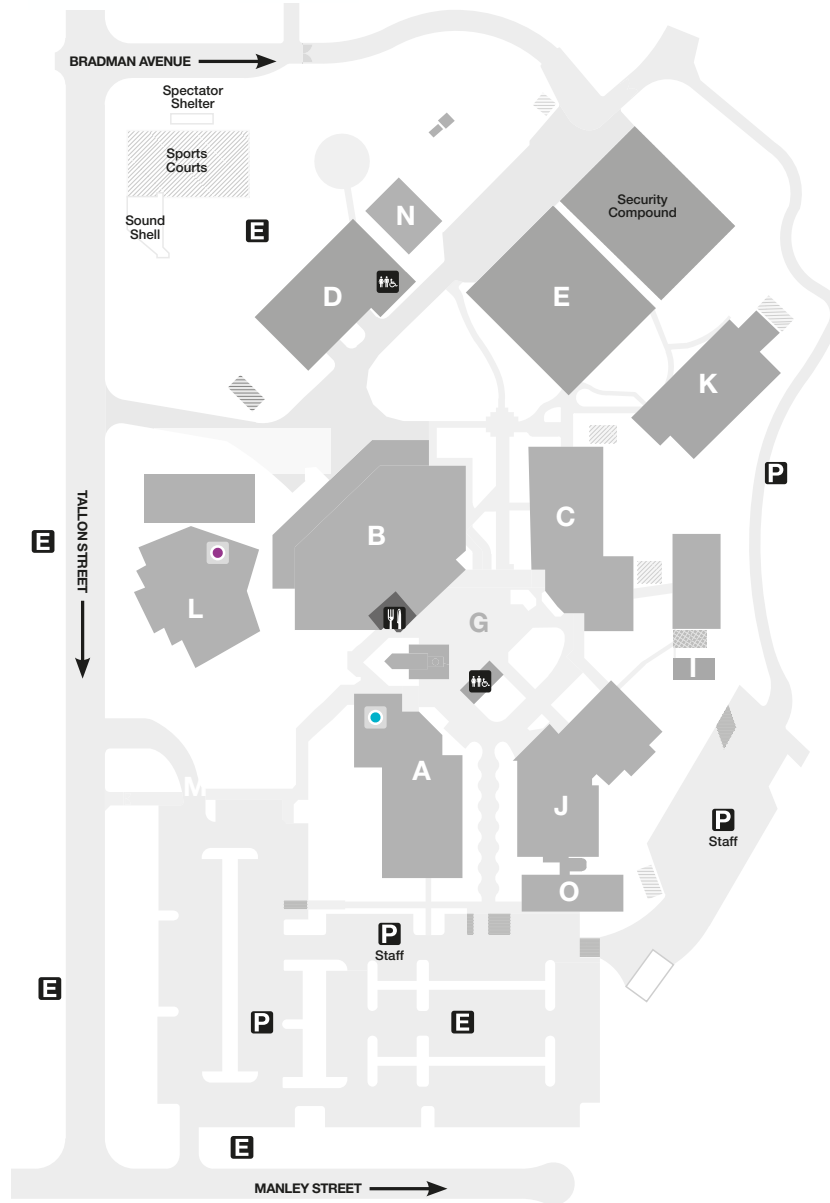

CABOOLTURE CAMPUS MAP

Tallon Street Caboolture Qld 4510

* Please note from July 1, 2018 all TAFE Queensland campuses will be smoke free.

- Toilet Facilities
- Unisex Accessible Toilet Facilities*
- Wheelchair Access
- Parking
- Canteen/Food Service
- Emergency Assembly Point
- Call Point
- Designated Smoking Area*
- Customer Service Centre
- Library

Note*: If you require a unisex accessible toilet facility please contact our Customer Service Centre.

1300 308 233

tafeqld.edu.au

RTO 0275 | CRICOS 03020E | TEQSA PRV13003

MAKE GREAT HAPPEN