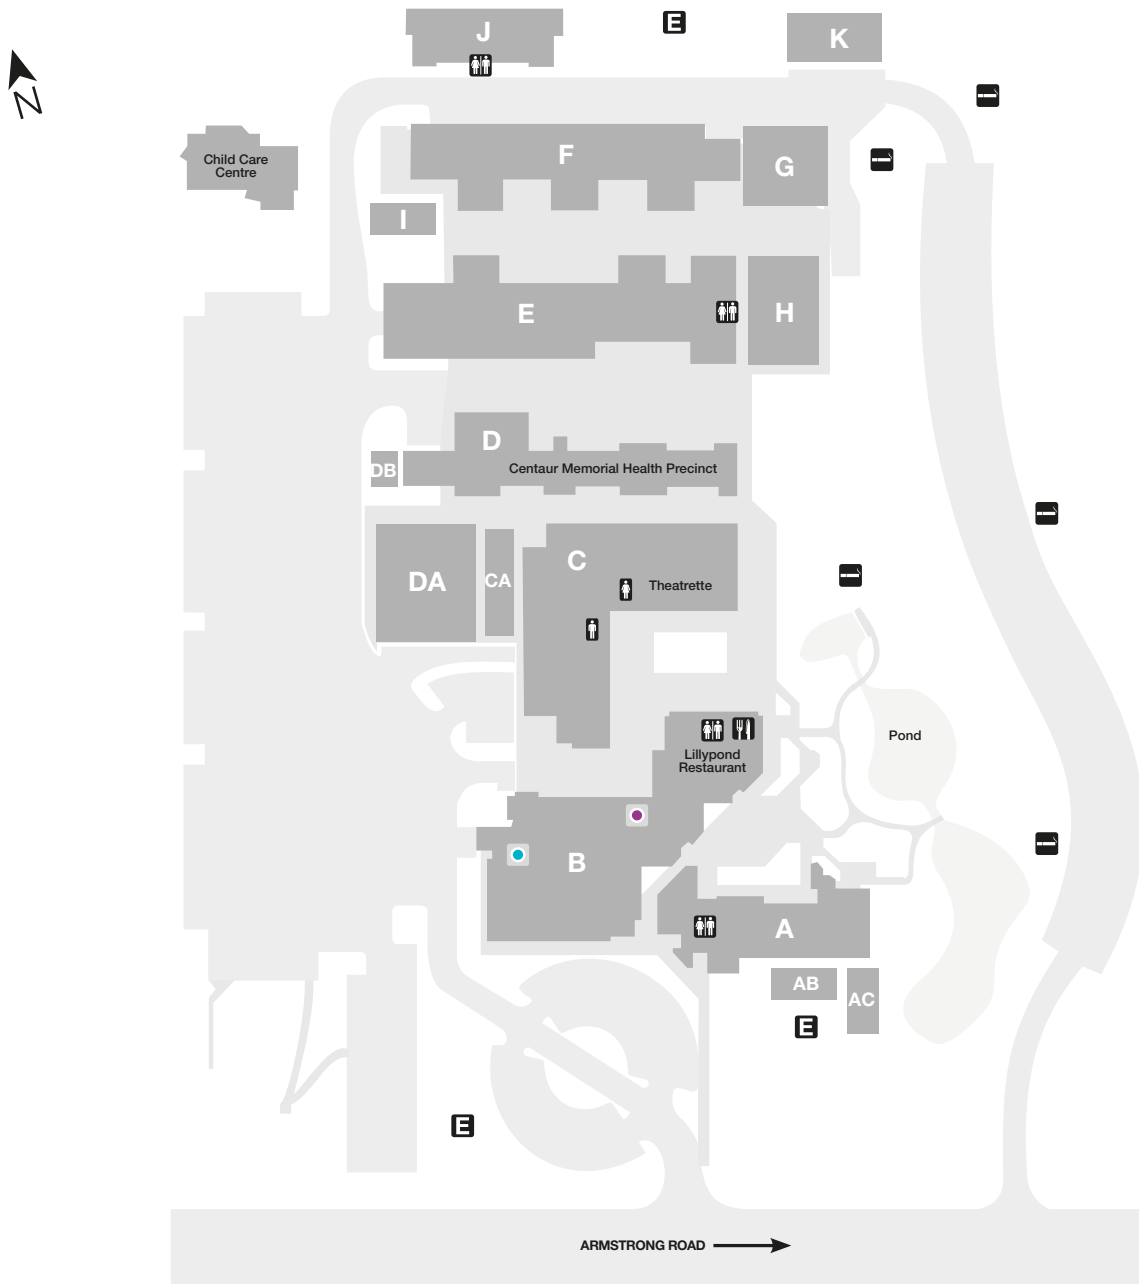

LOGANLEA CAMPUS MAP

50-68 Armstrong Road Meadowbrook Qld 4131

* Please note from July 1, 2018 all TAFE Queensland campuses will be smoke free.

- Toilet Facilities
- Unisex Accessible Toilet Facilities*
- Wheelchair Access
- Parking
- Canteen/Food Service
- Emergency Assembly Point
- Call Point
- Designated Smoking Area*
- Customer Service Centre
- Library

Note*: If you require a unisex accessible toilet facility please contact our Customer Service Centre.

1300 308 233

tafeqld.edu.au

RTO 0275 | CRICOS 03020E | TEQSA PRV13003

MAKE GREAT HAPPEN