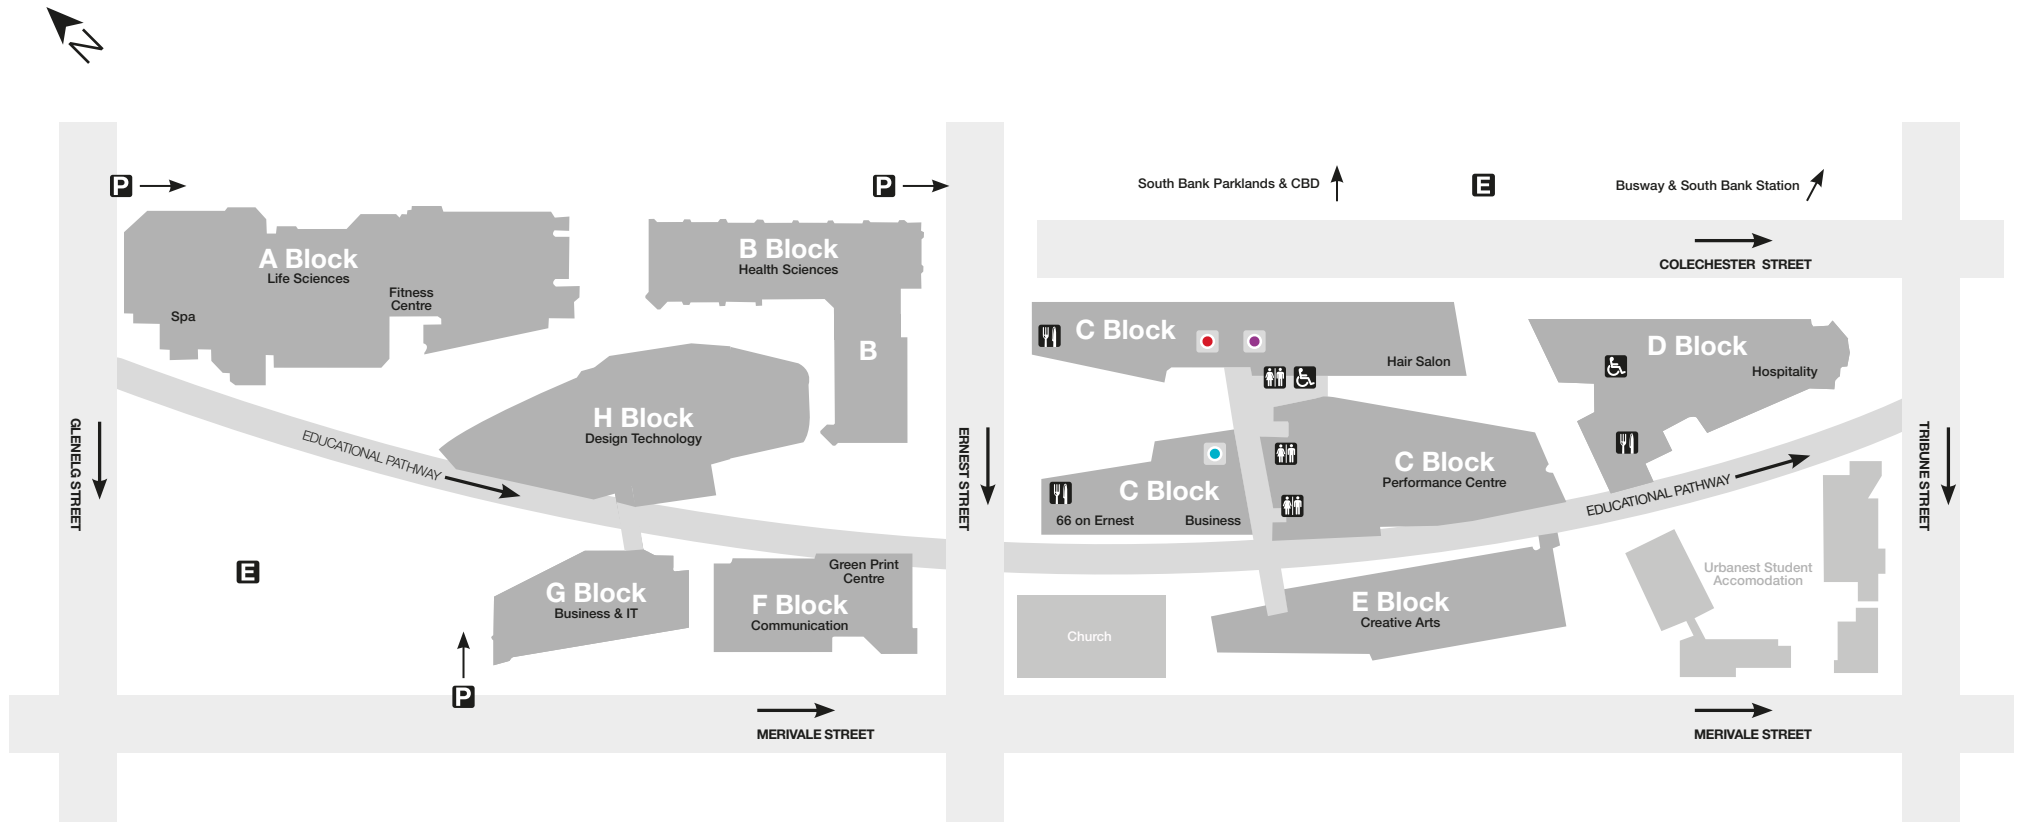

SOUTH BANK CAMPUS MAP

66 Ernest Street South Brisbane Qld 4101

- Toilet Facilities
- Unisex Accessible Toilet Facilities
- Wheelchair Access
- Parking
- Canteen/Food Service
- Emergency Assembly Point
- Library
- Information Centre
- Customer Service Centre