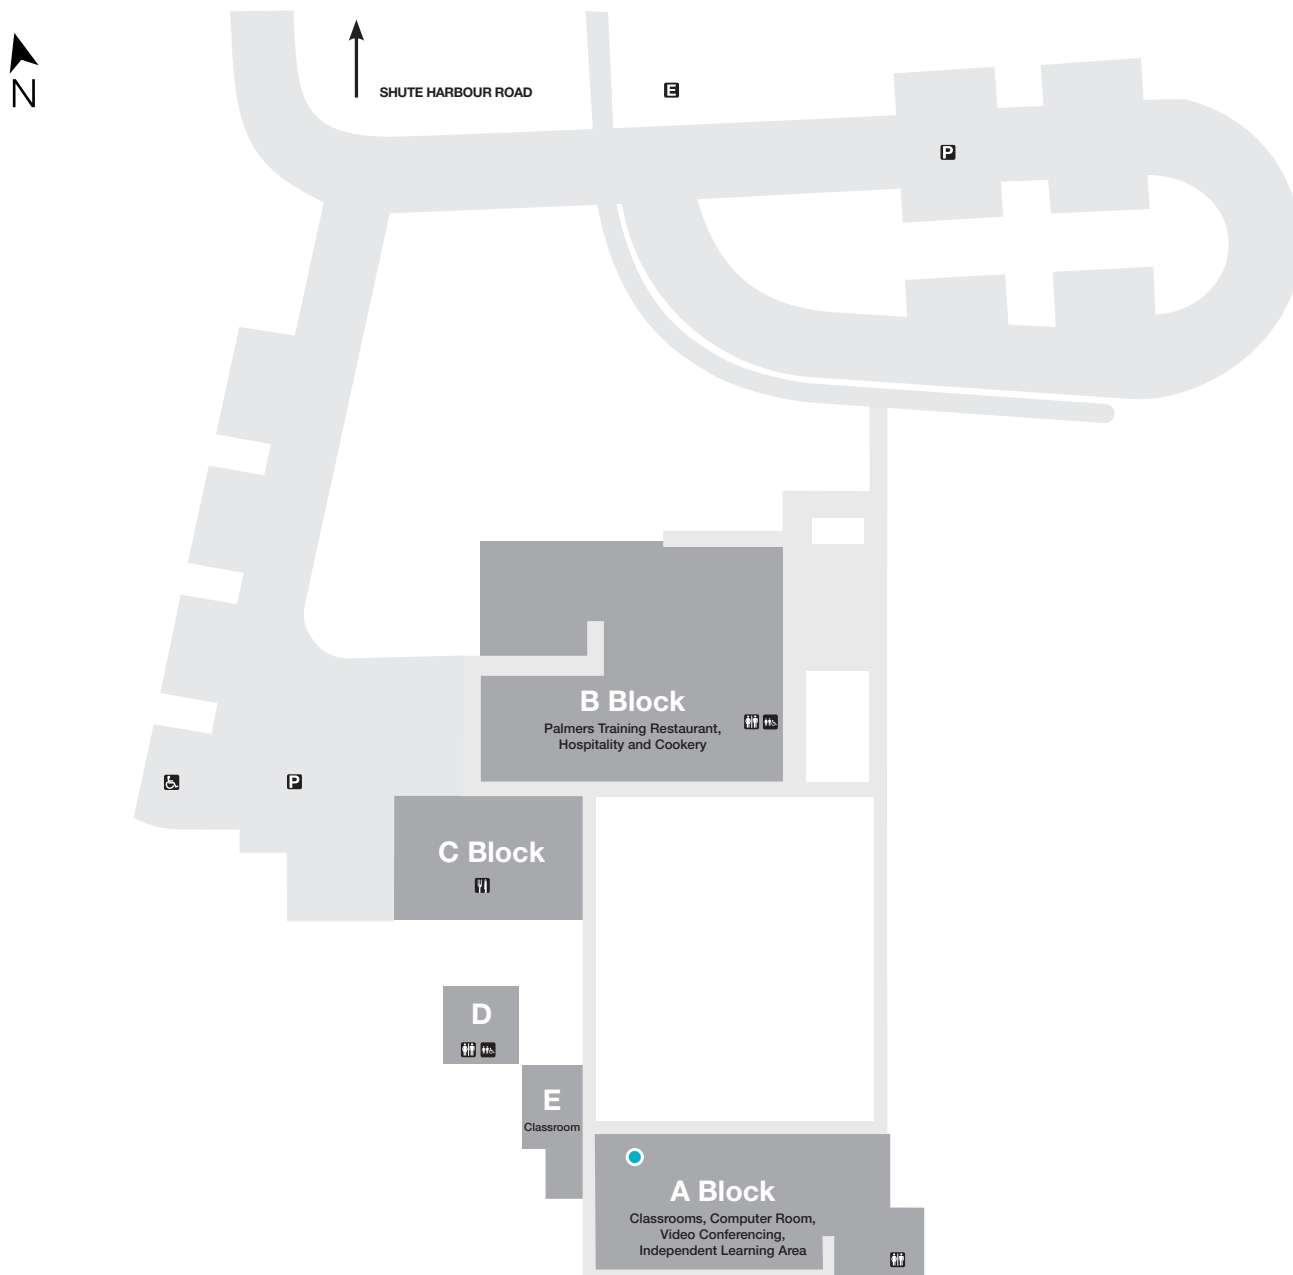

# THE WHITSUNDAYS CAMPUS MAP

Shute Harbour Road Cannonvale Qld 4802

 All TAFE Queensland campuses are smoke free

-  Toilet Facilities
-  Unisex Accessible Toilet Facilities\*
-  Wheelchair Access
-  Parking
-  Canteen/Food Service
-  Emergency Assembly Point