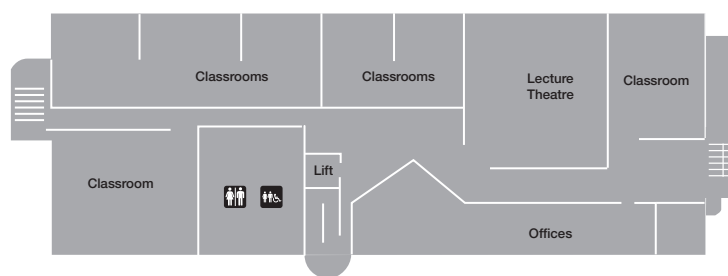

MAROOCHYDORE CAMPUS MAP

170 Horton Parade Maroochydore Qld 4558

* Please note from July 1, 2018 all TAFE Queensland campuses will be smoke free.

- Toilet Facilities
- Unisex Accessible Toilet Facilities
- Parking
- Emergency Assembly Point
- Customer Service Centre
- Designated Smoking Area*