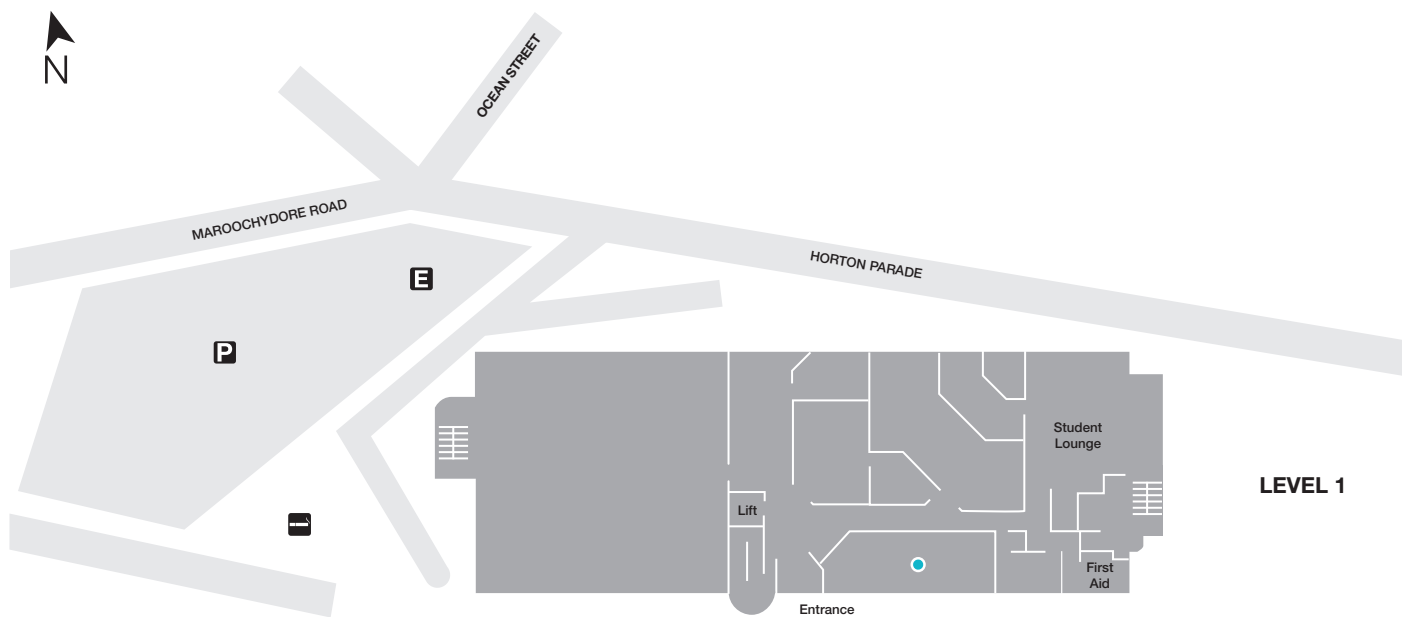

MAROOCHYDORE CAMPUS MAP

170 Horton Parade Maroochydore Qld 4558

* Please note from July 1, 2018 all TAFE Queensland campuses will be smoke free.

- Toilet Facilities
- Unisex Accessible Toilet Facilities
- Parking
- Emergency Assembly Point
- Customer Service Centre
- Designated Smoking Area*