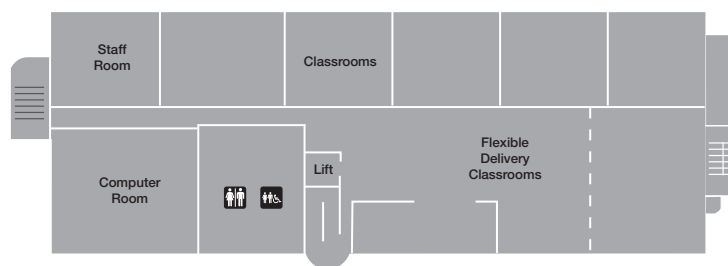

MAROOCHYDORE CAMPUS MAP

170 Horton Parade Maroochydore Qld 4558

* Please note from July 1, 2018 all TAFE Queensland campuses will be smoke free.

- Toilet Facilities
- Unisex Accessible Toilet Facilities
- Parking
- Emergency Assembly Point
- Customer Service Centre
- Designated Smoking Area*