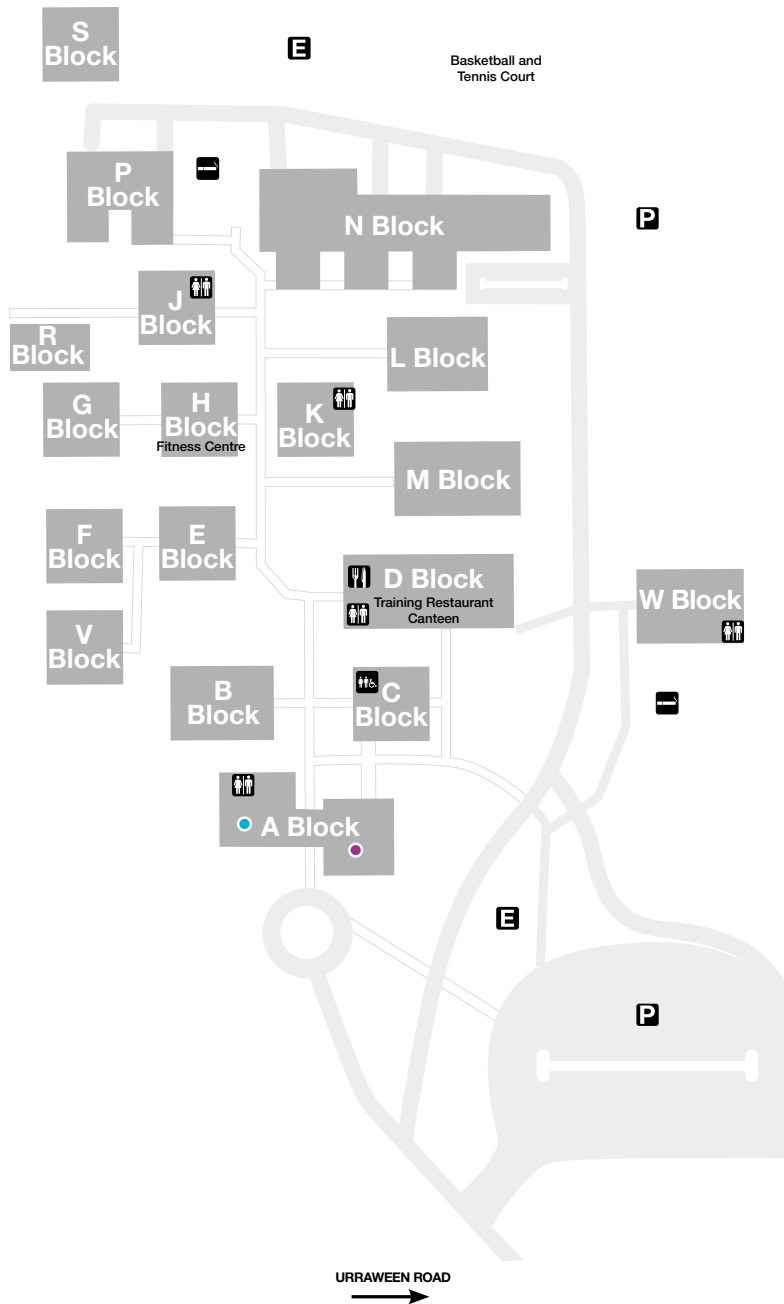

HERVEY BAY CAMPUS MAP

47—95 Urraween Road Pialba Qld 4655

* Please note from July 1, 2018 all TAFE Queensland campuses will be smoke free.

- Toilet Facilities
- Unisex Accessible Toilet Facilities*
- Wheelchair Access
- Parking
- Canteen/Food Service
- Emergency Assembly Point
- Designated Smoking Area*
- Customer Service Centre
- Library