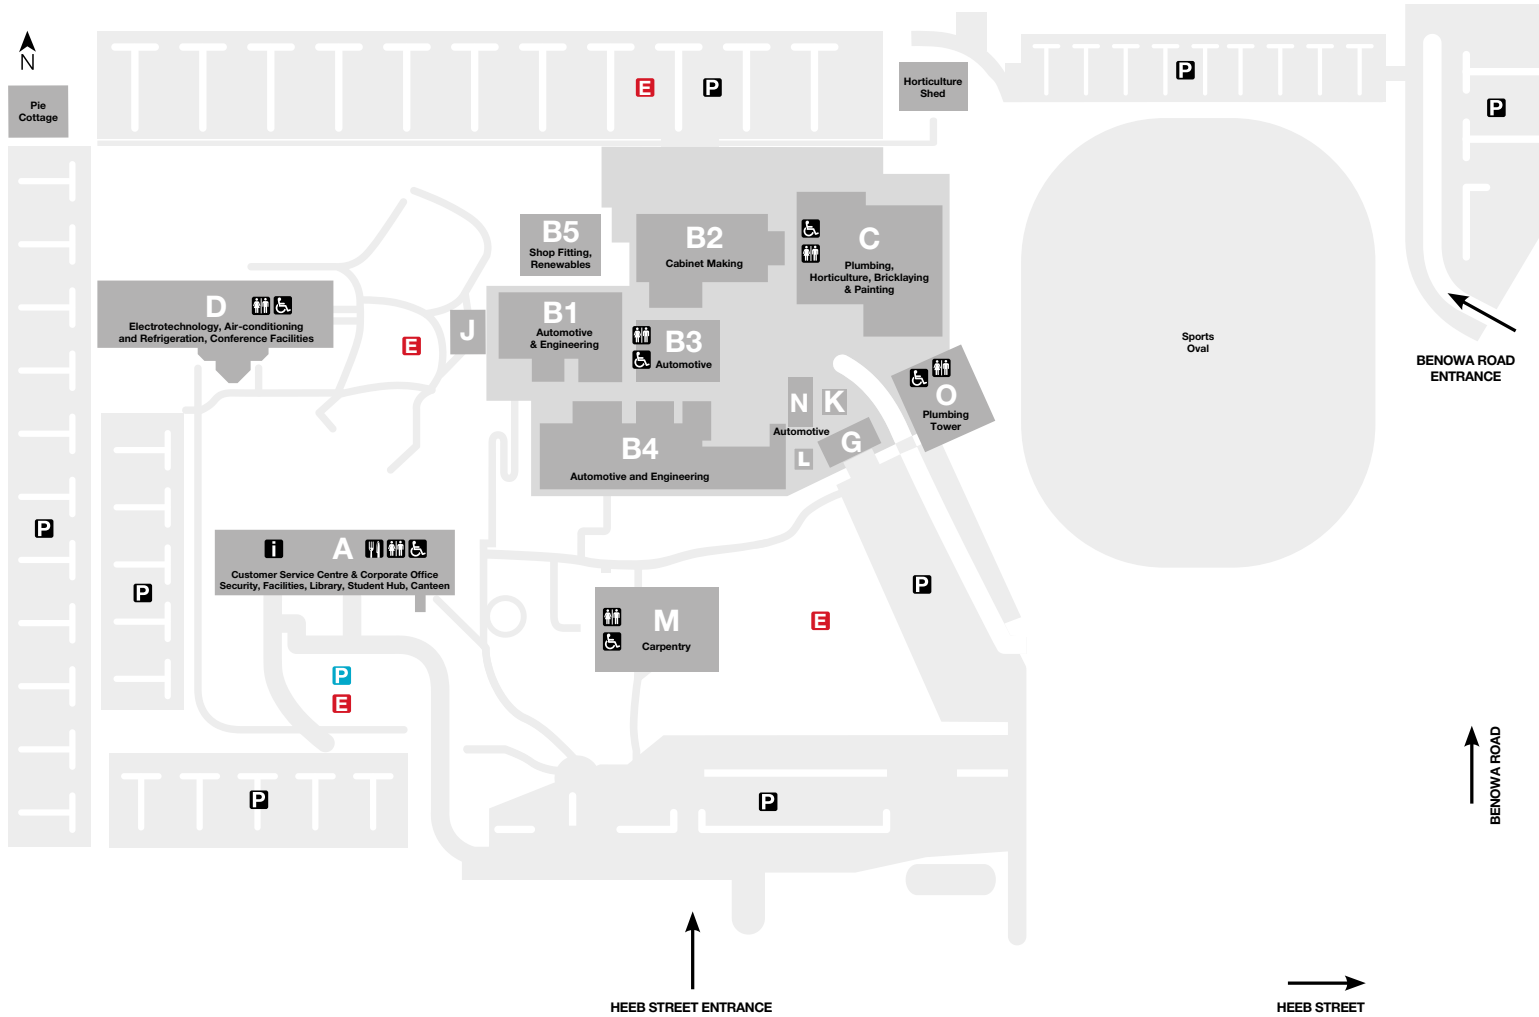

# ASHMORE CAMPUS MAP

Corner Heeb Street and Benowa Road Ashmore QLD 4214

All TAFE Queensland campuses are smoke free

- Toilet Facilities
- Accessible Toilet
- Parking
- Short Term Parking
- Customer Service Centre
- Evacuation Point
- Canteen/Food Service

**Note: If you require a unisex accessible toilet facility please contact our Customer Service Centre.**

**1300 308 233**

[tafeqld.edu.au](http://tafeqld.edu.au)

RTO 0275 | CRICOS 03020E | HEP PRV13003

**MAKE GREAT HAPPEN**