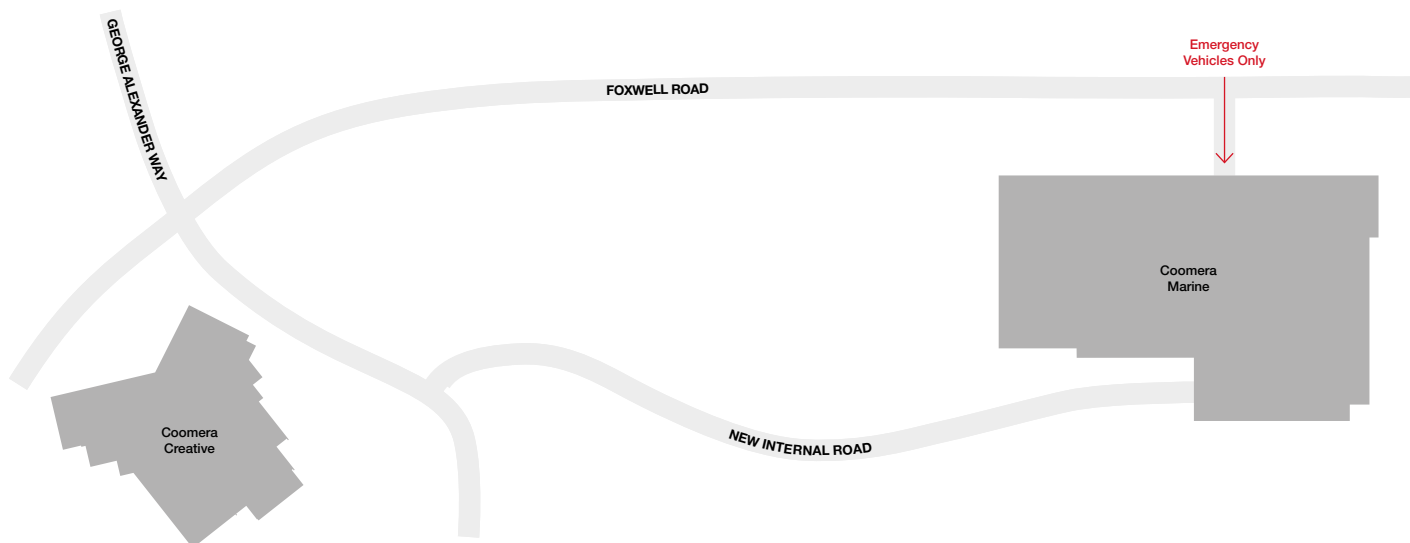

COOMERA CAMPUS MAP

198 Foxwell Road Coomera QLD 4209

All TAFE Queensland campuses are smoke free.

CREATIVE AND MARINE BUILDINGS