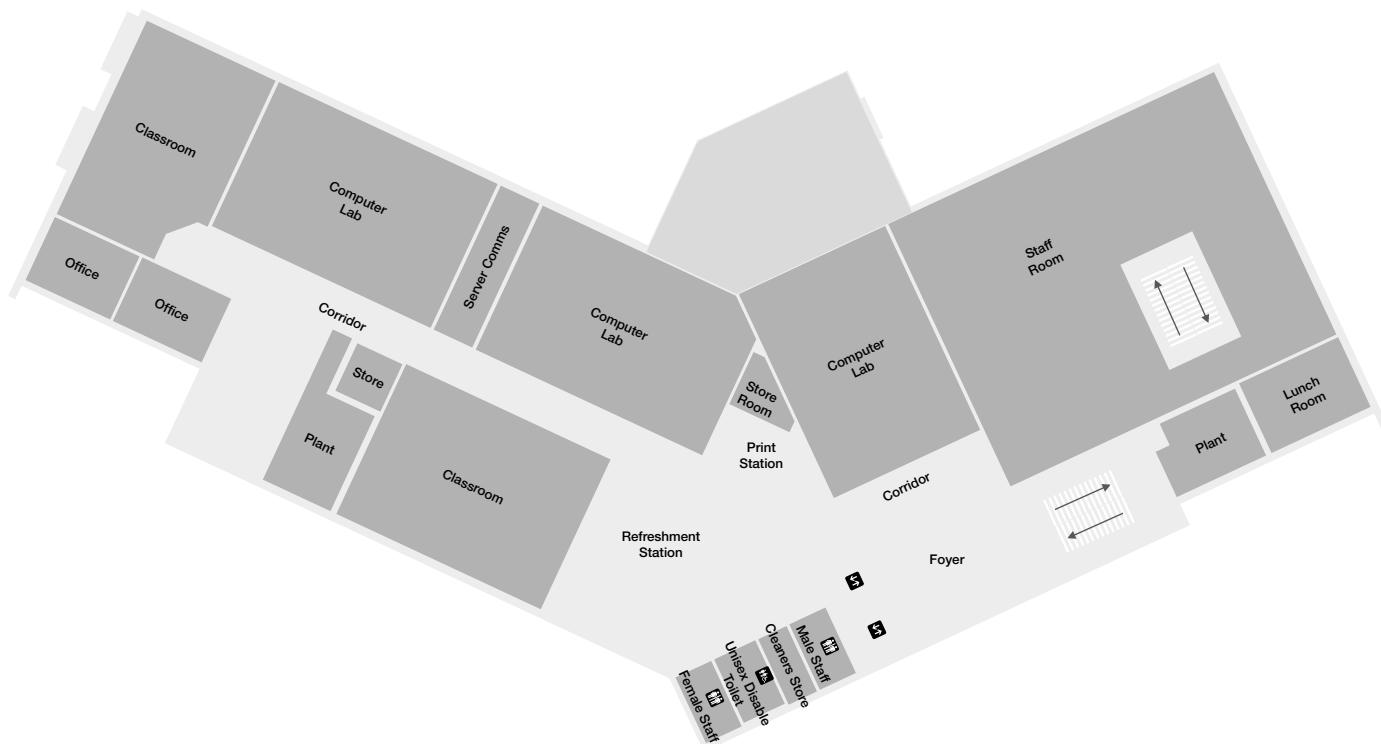

198 Foxwell Road Coomera QLD 4209

All TAFE Queensland campuses are smoke free.

LEVEL 3

- Toilet Facilities
- Wheelchair Access
- Unisex Accessible Toilet Facilities
- Lifts

Note: If you require a unisex accessible toilet facility please contact our Customer Service Centre.