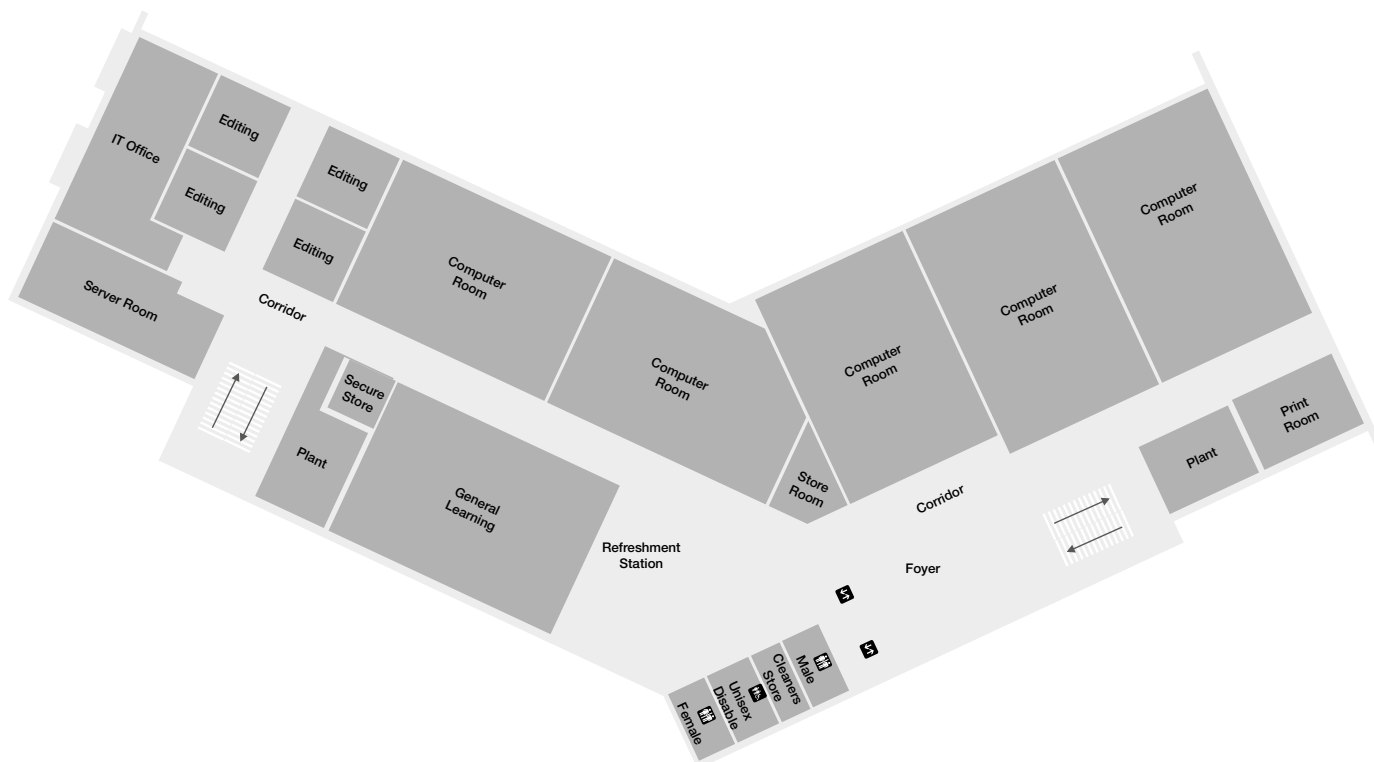

COOMERA CAMPUS MAP

198 Foxwell Road Coomera QLD 4209

All TAFE Queensland campuses are smoke free.

LEVEL 4