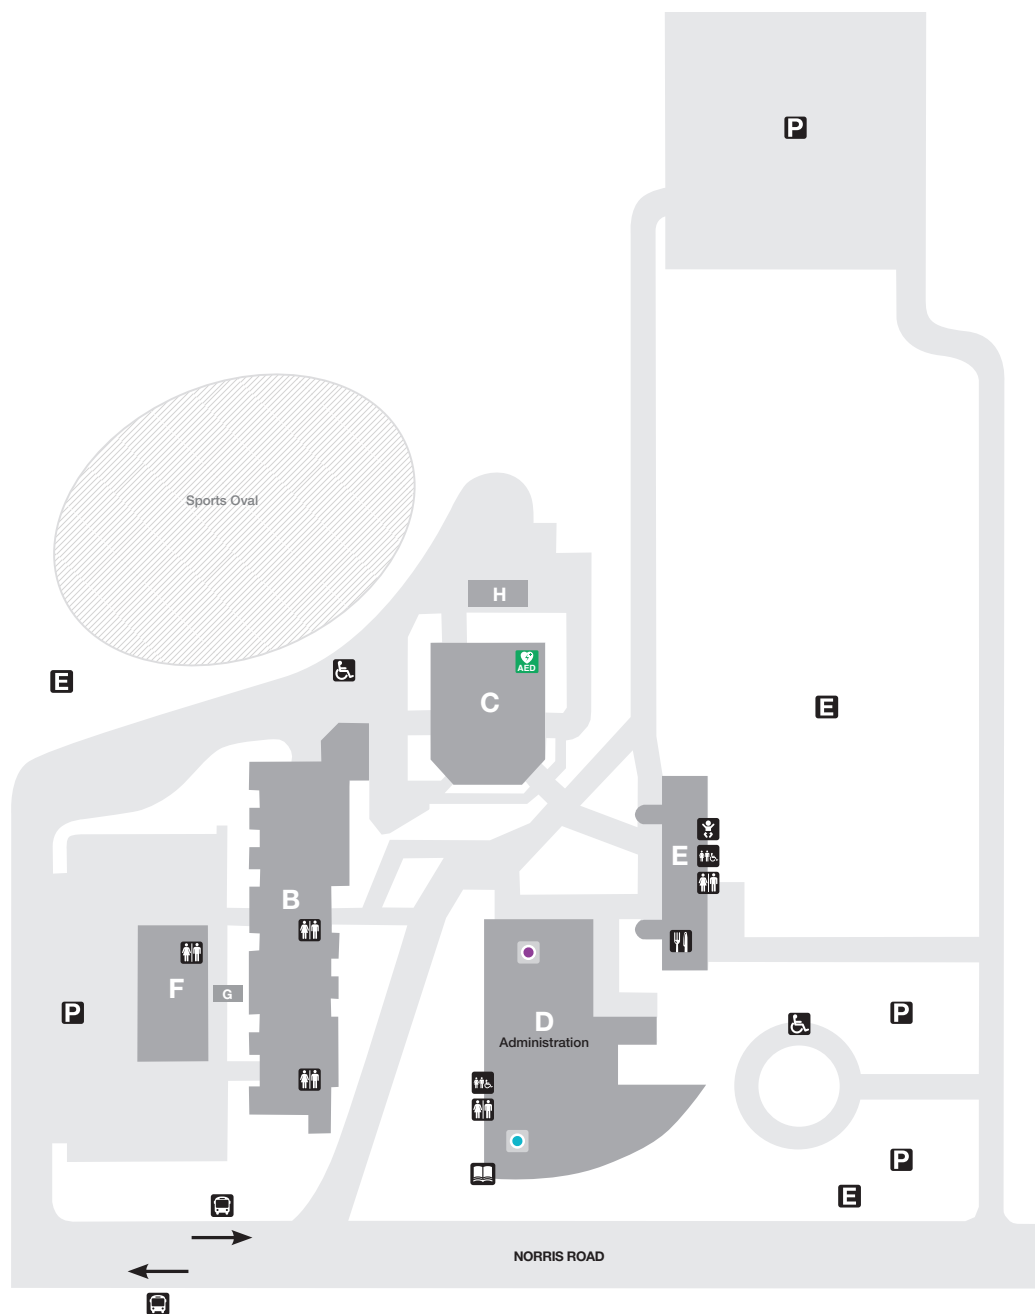

BRACKEN RIDGE CAMPUS MAP

157 Norris Road Bracken Ridge Qld 4017

- Toilet Facilities
- Unisex Accessible Toilet Facilities*
- Wheelchair Access
- Parking
- Canteen/Food Service
- Emergency Assembly Point
- Call Point
- Facilities/Security Office/First Aid
- Parents Room
- Qld Textbook Warehouse
- Bus Stop
- Customer Service Centre
- Library