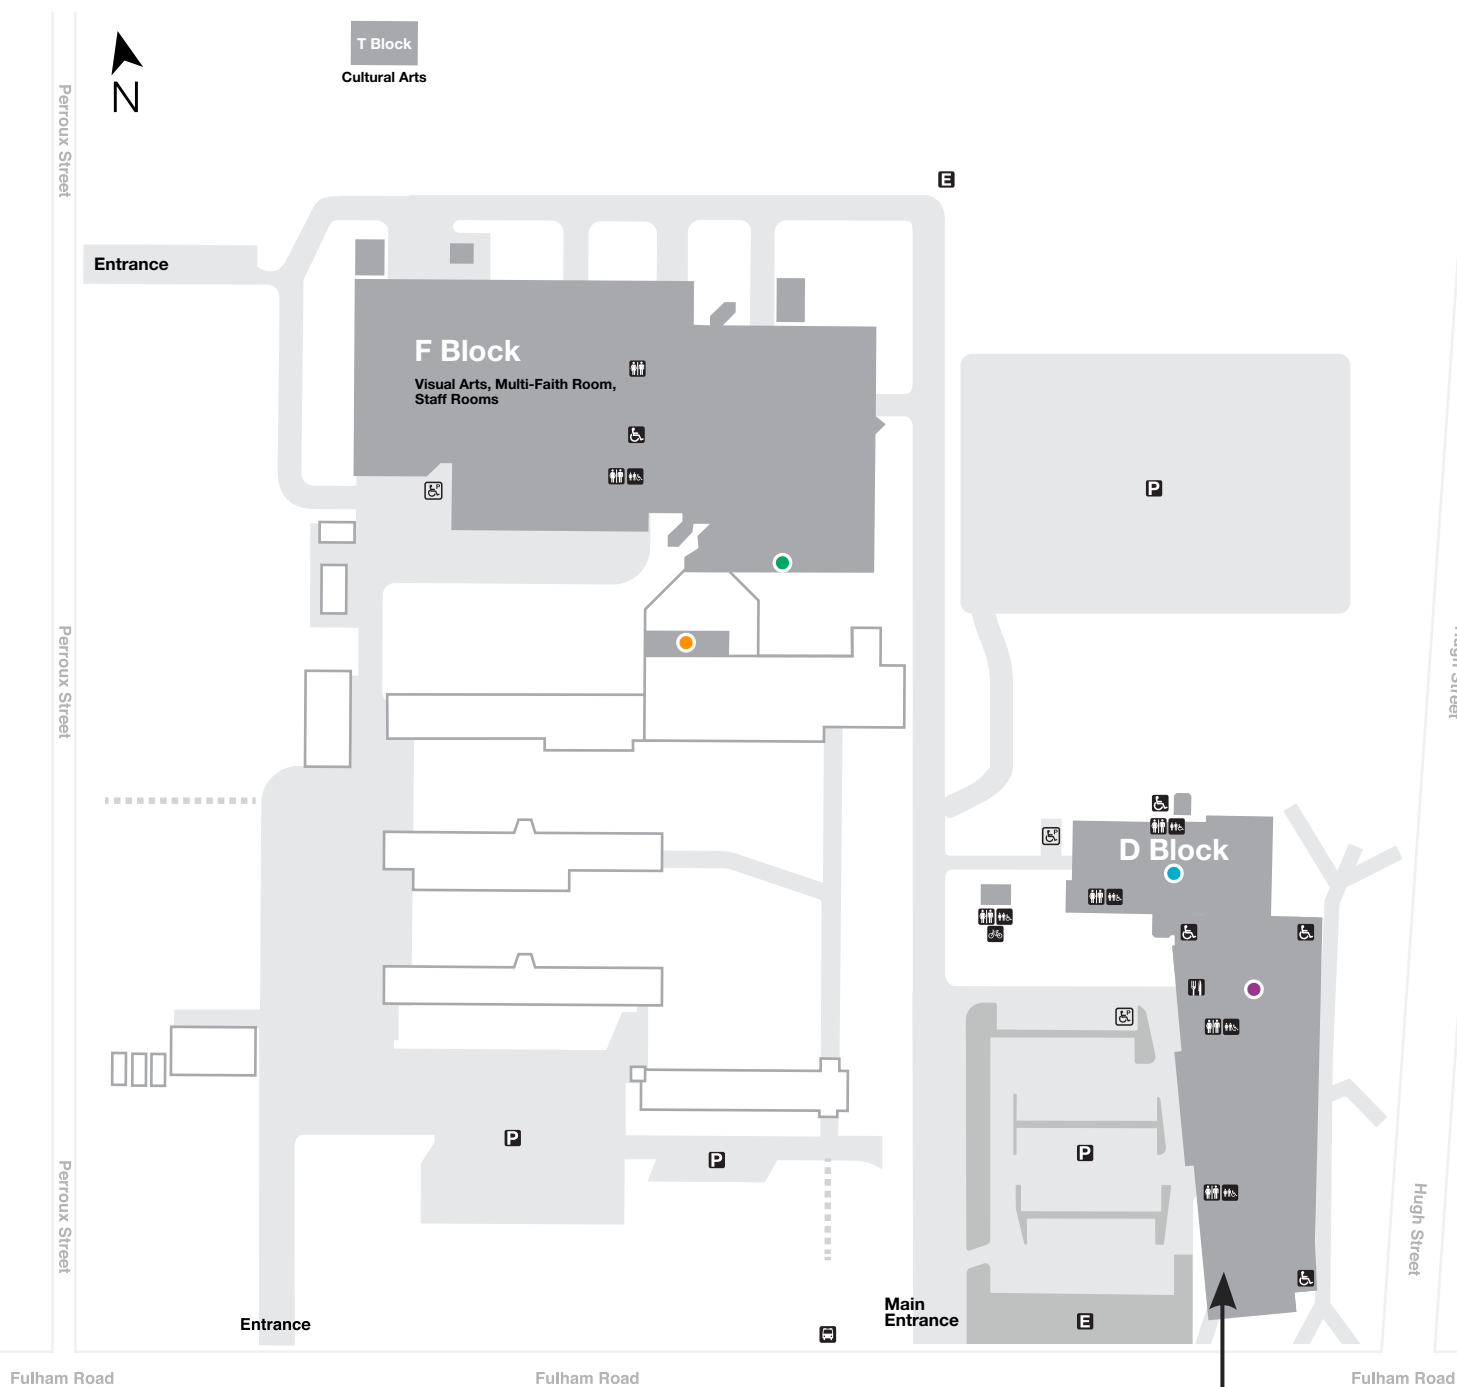

# TOWNSVILLE (PIMLICO) CAMPUS MAP

Corner of Hugh Street and Fulham Road Pimlico Qld 4810

 All TAFE Queensland campuses are smoke free

Ground Floor:  
Student Atrium, Hair and Beauty Training Hub, Training Kitchens, General Purpose Class Rooms and Computer Hubs

First Floor:  
Nursing Laboratories, General Purpose Class Rooms, Computer Hubs, Computer Rooms and ICT Laboratory

-  Toilet Facilities
-  Unisex Accessible Toilet Facilities\*
-  Wheelchair Access
-  Bicycle Racks
-  Parking
-  Disabled Parking
-  Canteen/Food Service
-  Emergency Assembly Point
-  Bus Stop
-  Customer Service Centre
-  Library
-  Student Lunch Room
-  Multi-Faith Room