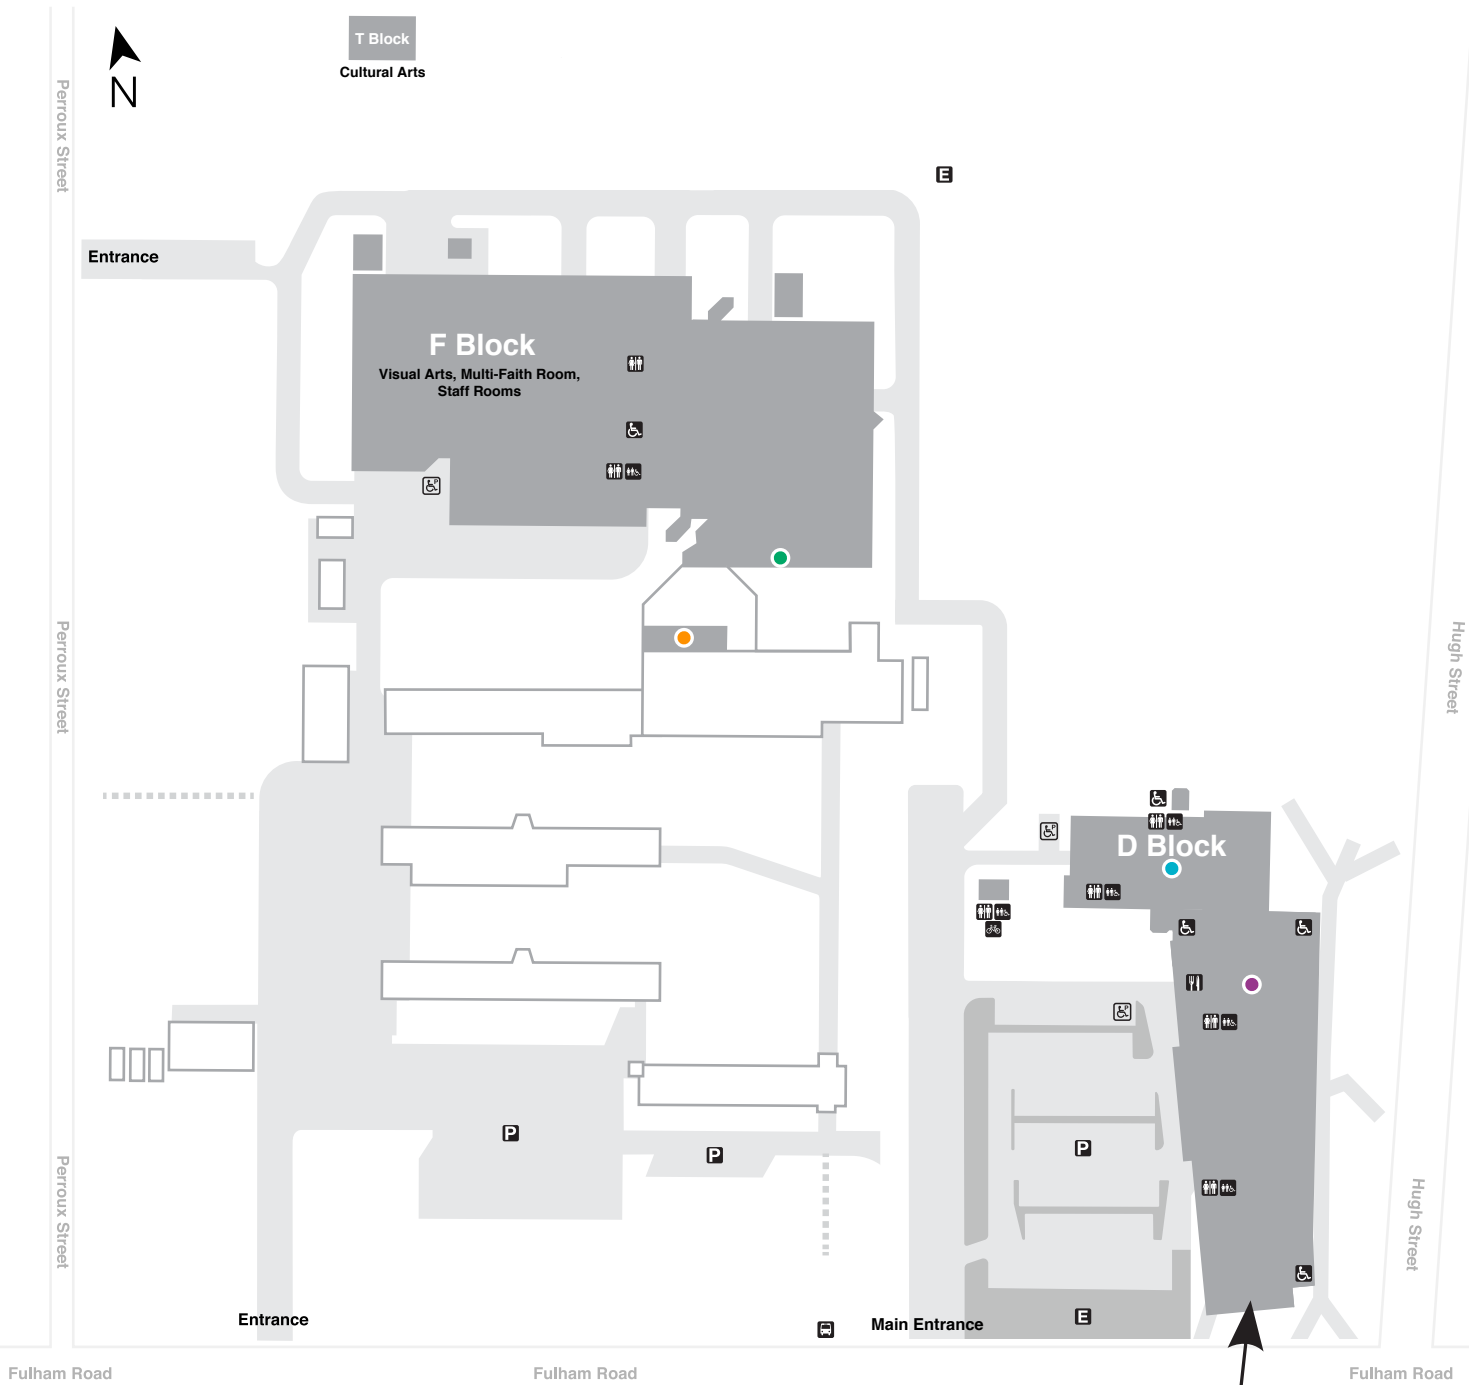

TOWNSVILLE (PIMLICO) CAMPUS MAP

Corner of Hugh Street and Fulham Road Pimlico Qld 4810

Ground Floor: Student Atrium, Hair and Beauty Training Hub, Training Kitchens, General Purpose Class Rooms and Computer Hubs.

First Floor: Nursing Laboratories, General Purpose Class Rooms, Computer Hubs, Computer Rooms and ICT Laboratory.

- Toilet Facilities
- Unisex Accessible Toilet Facilities*
- Wheelchair Access
- Bicycle Racks
- Parking
- Disabled Parking
- Canteen/Food Service
- Emergency Assembly Point

- Bus Stop
- Customer Service Centre
- Library
- Student Lunch Room
- Multi-Faith Room

Note*: If you require a unisex accessible toilet facility please contact our Customer Service Centre.

1300 308 233

tafeqld.edu.au