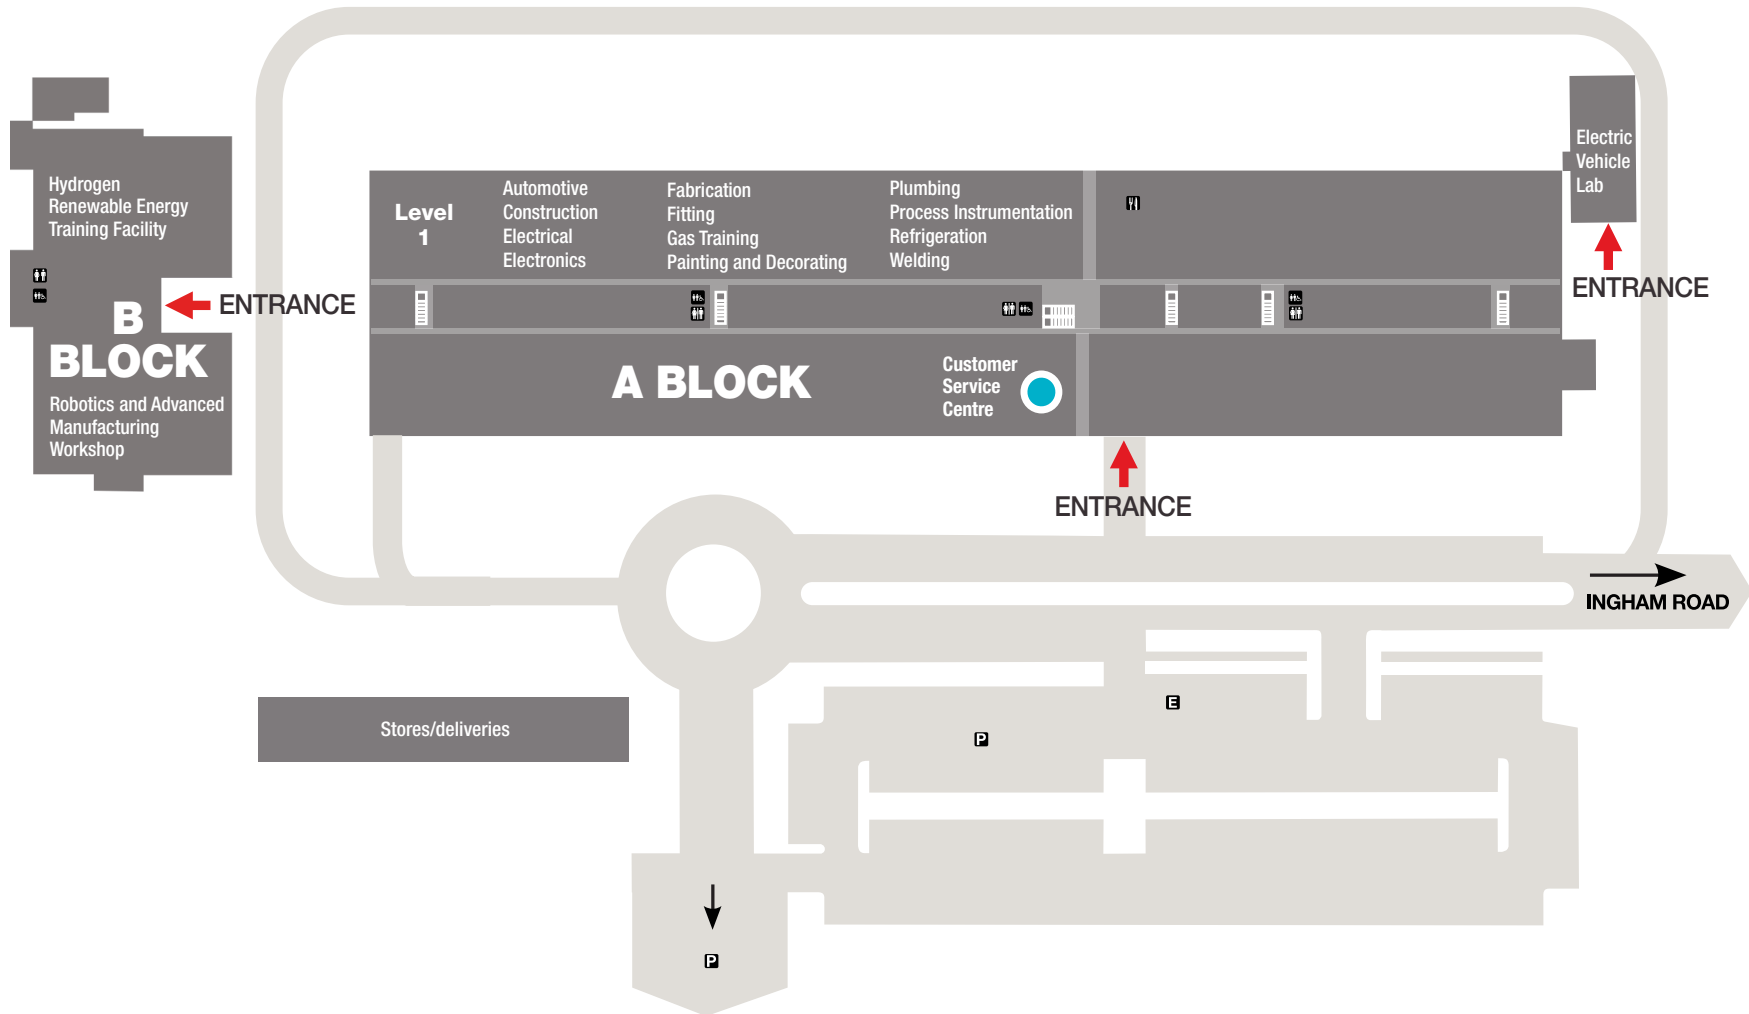

TOWNSVILLE TRADE TRAINING CENTRE (BOHLE) MAP

763 Ingham Road Bohle Qld 4810

 All TAFE Queensland campuses are smoke free

 Toilet Facilities

 Unisex Accessible Toilet Facilities*

Note*: If you require a unisex accessible toilet facility please contact our Customer Service Centre.

 Wheelchair Access

 Call Point

 Canteen/Food Service

 Parking

 Emergency Assembly Point

 Customer Service Centre

1300 308 233

tafeqld.edu.au

RTO 0275 | CRICOS 03020E | TEQSA PRV13003

MAKE GREAT HAPPEN