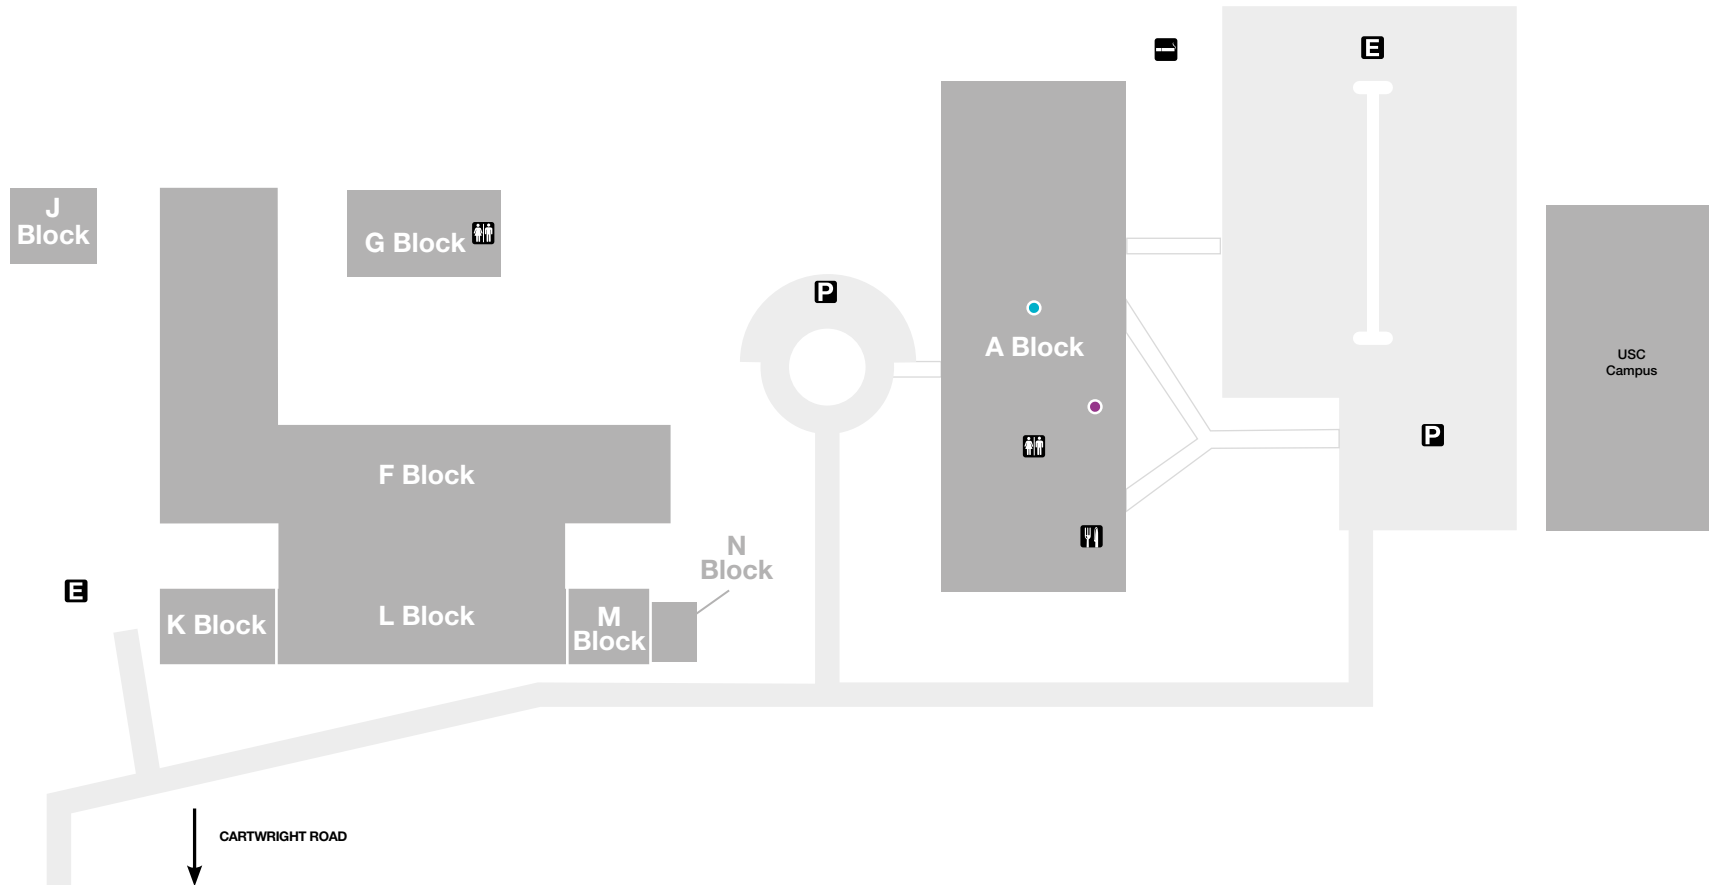

GYMPIE CAMPUS MAP

71 Cartwright Road Gympie Qld 4570

* Please note from July 1, 2018 all TAFE Queensland campuses will be smoke free.

-  Toilet Facilities
-  Unisex Accessible Toilet Facilities*
-  Wheelchair Access
-  Parking
-  Canteen/Food Service
-  Emergency Assembly Point
-  Call Point
-  Designated Smoking Area*
-  Customer Service Centre
-  Library