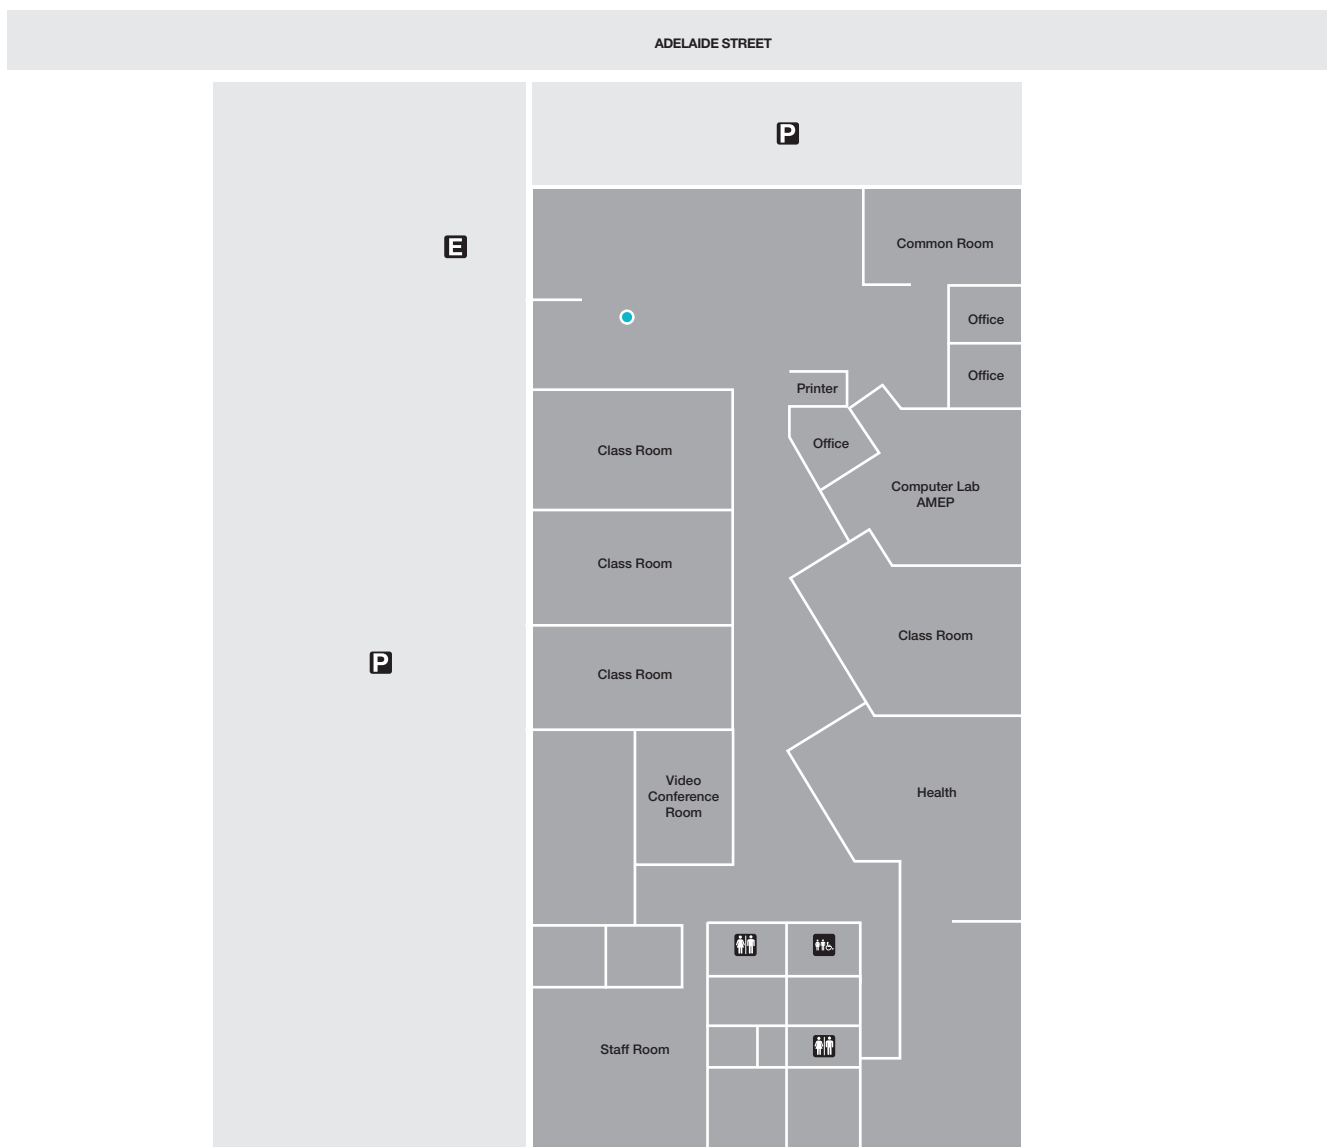

MARYBOROUGH CAMPUS MAP

89 Adelaide Street Maryborough Qld 4650

- Toilet Facilities
- Unisex Accessible Toilet Facilities
- Parking
- Emergency Assembly Point
- Customer Service Centre

Note*: If you require a unisex accessible toilet facility please contact our Customer Service Centre.